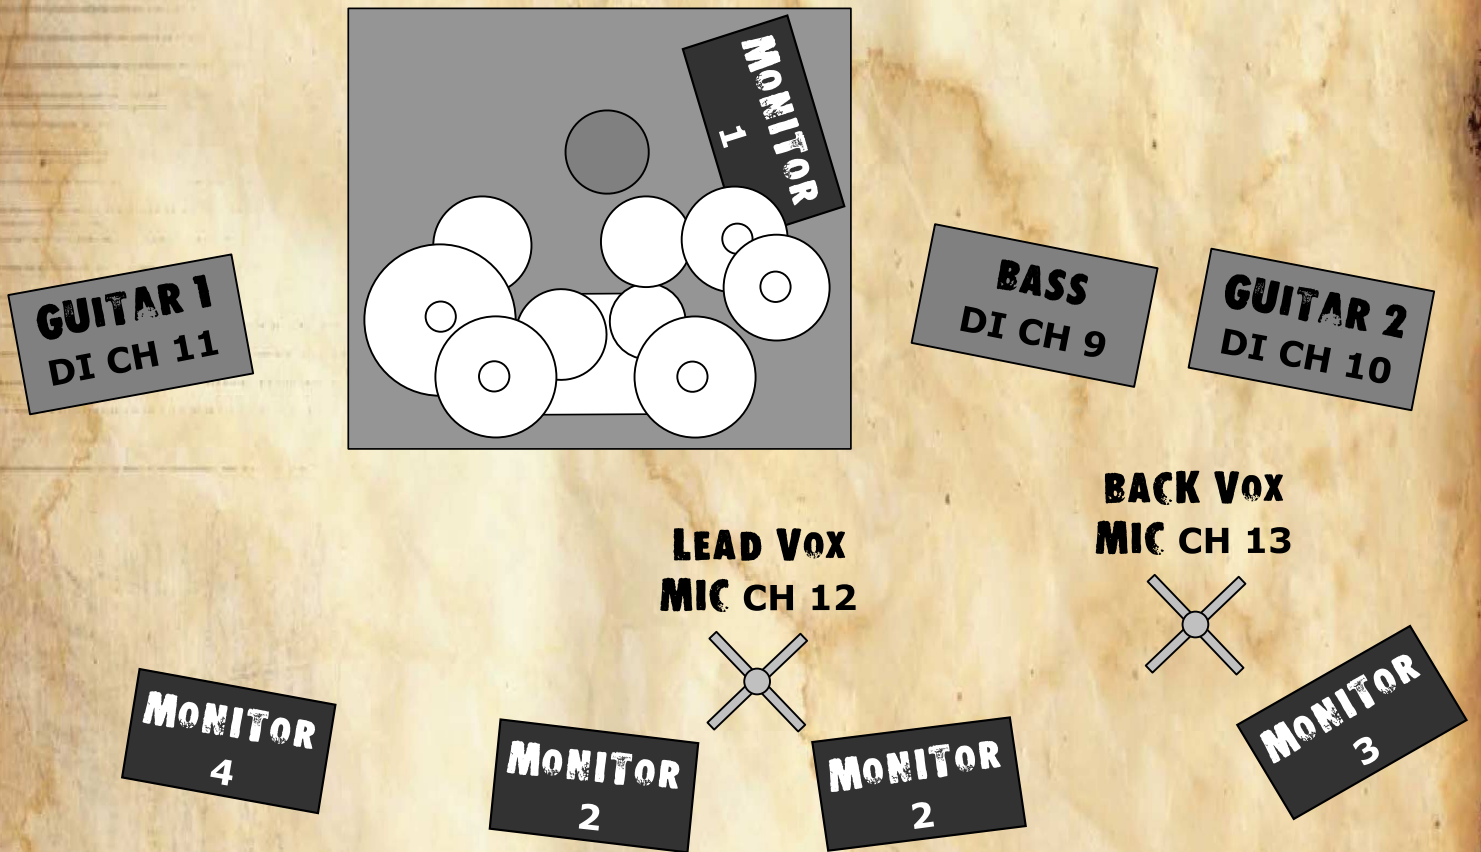

fuzzbox

Z Z T O P - C O V E R B A N D

STAGEPLAN

DRUMS

KICK CH 1 HH CON. CH 2 SNARE CH 3
TOMS CH 4-6 OH L&R CH 7&8

Monitore
FX
FX
Ins
Ins
Ins

4-Weg
Drums
VOX
Drums
VOX
Bass

5 Speakers
Reverb
Reverb, Delay or Chorus
5 Gates, 5 Comp.
1 Comp.
1 Comp.